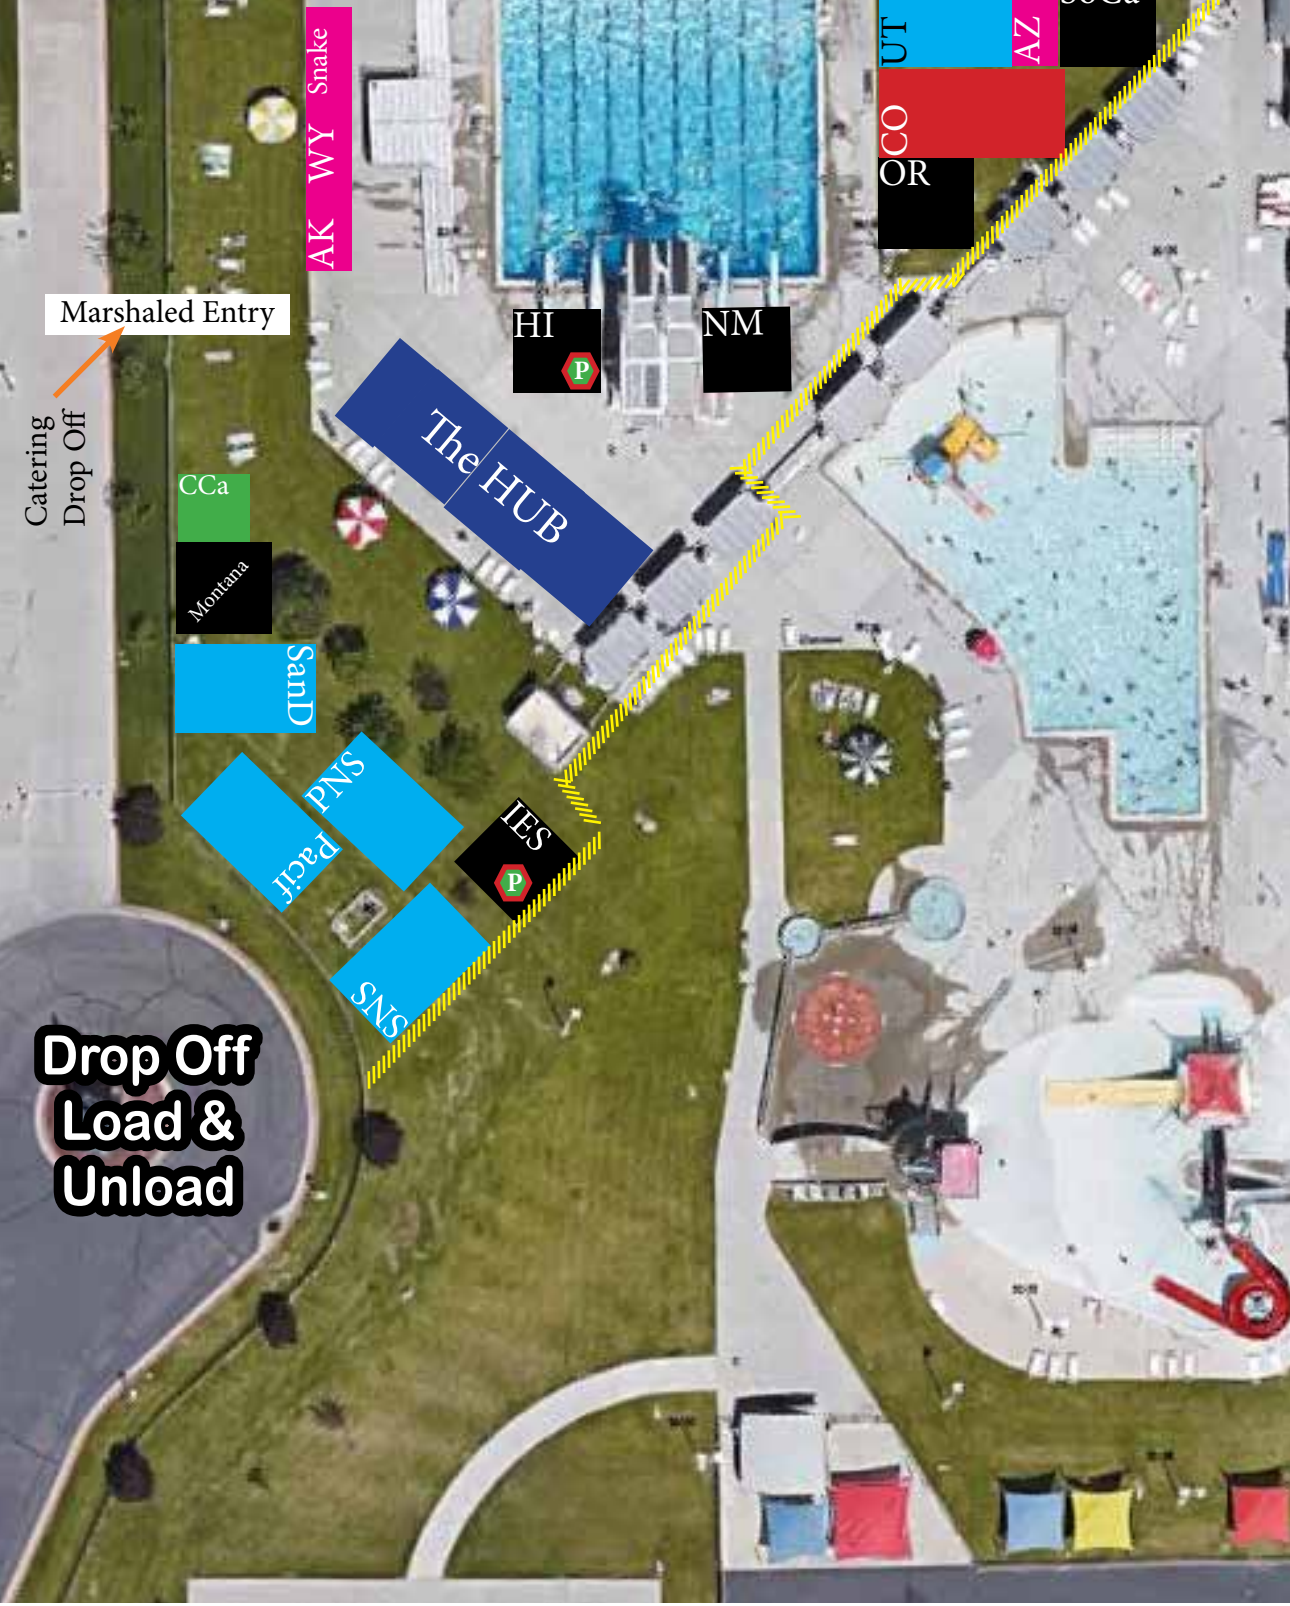

Athlete Village Area

Closed Area with Marshaled Entrances

Competition Pool

TENT SIZES

20x40
20x30
20x20
15x15
10x20

P Ordered Power

Fence Line

Version 7/27/2016